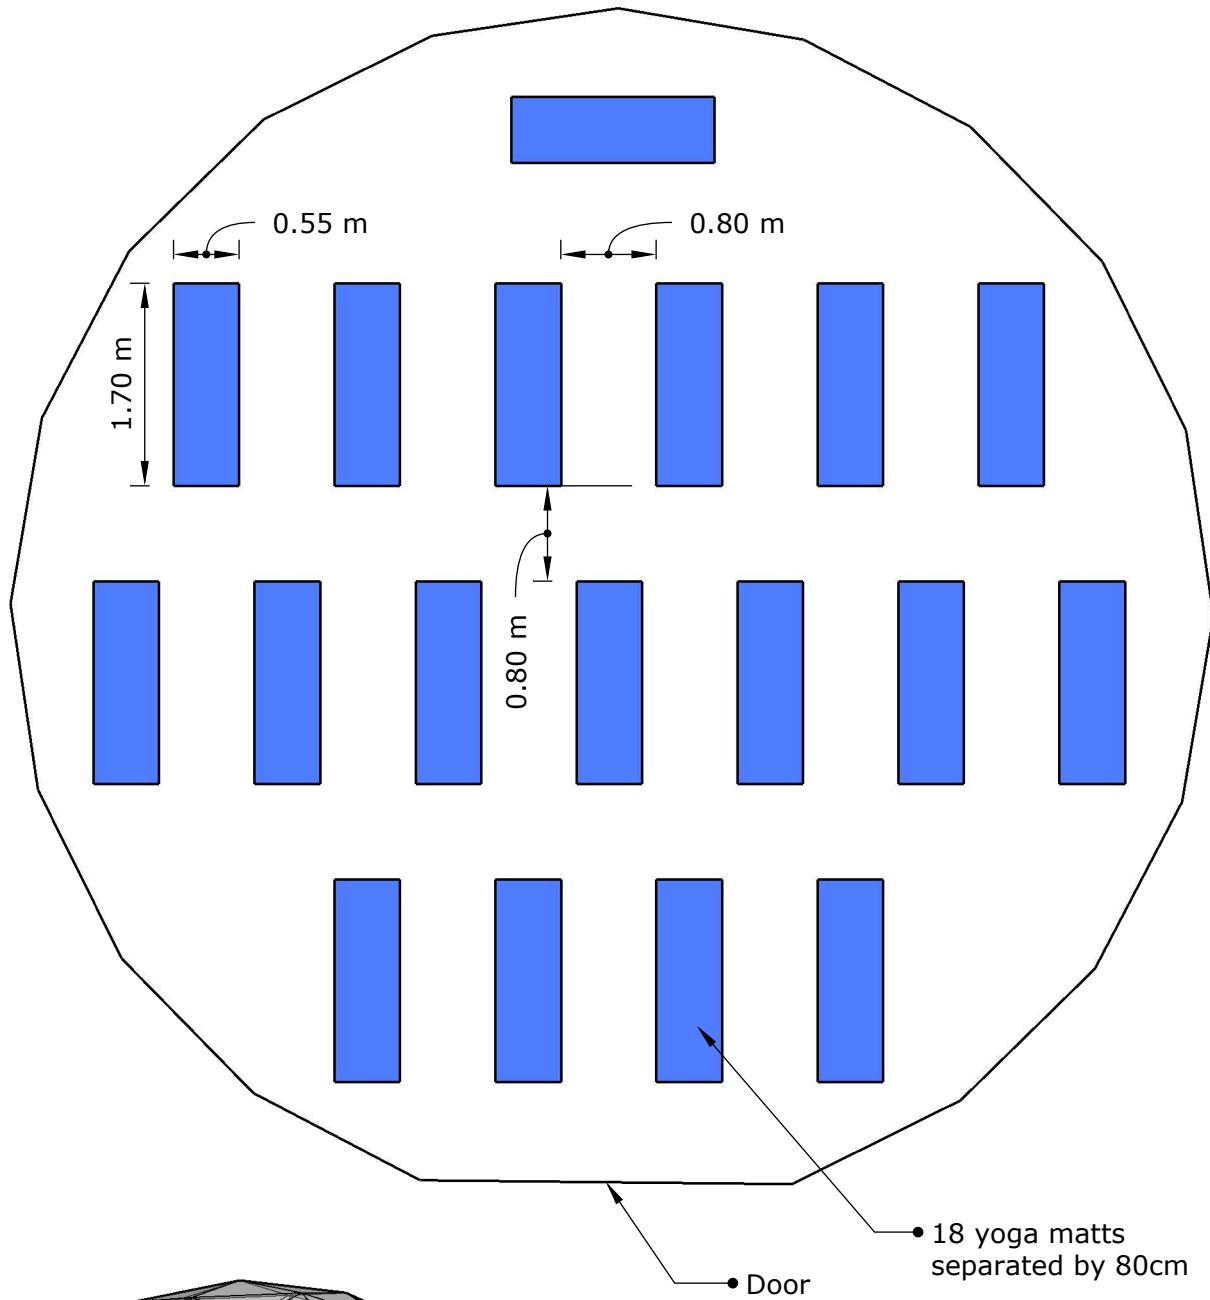

# Neo 10

Standard yoga mat layout

• 18 yoga mats separated by 80cm

• Door