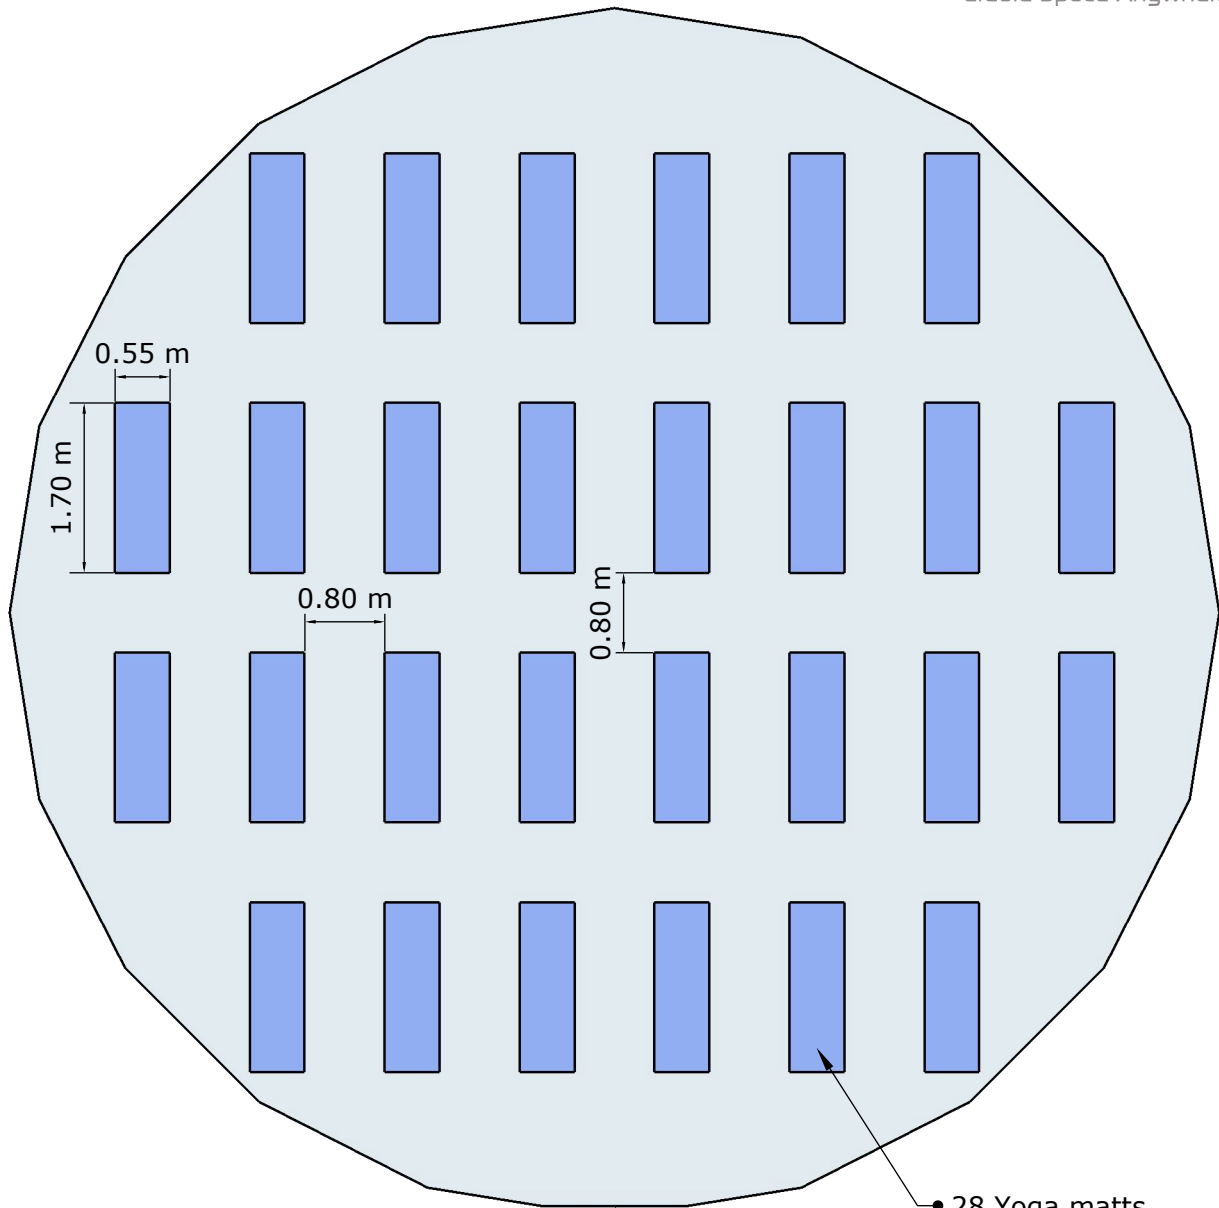

Neo 12

Standard yoga mat layout

• 28 Yoga mats separated by 80cm

• Door